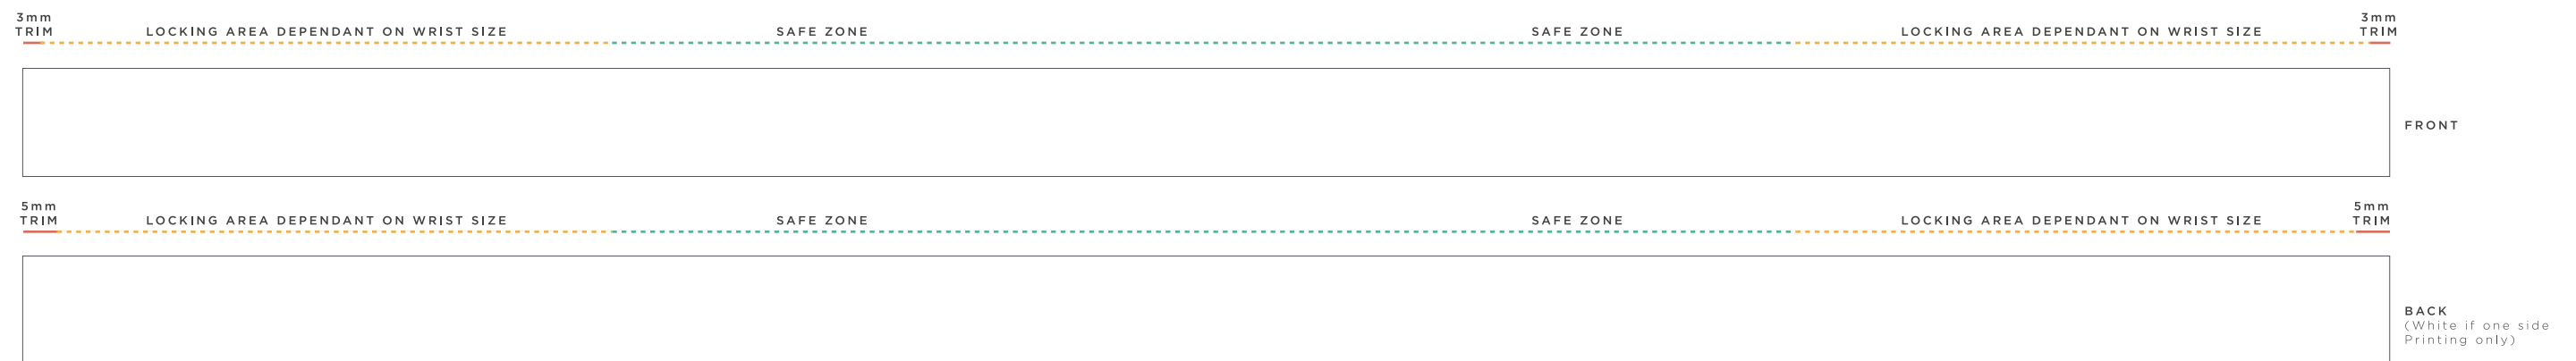

# ADJUSTABLE FABRIC WRISTBAND

16 x 350 mm

THIS IS A COMPUTER GENERATED PROOF.  
COLOUR APPROXIMATES FINAL PRINTED PRODUCT.  
REFER TO PANTONE BOOK WHEN POSSIBLE.

**1**  
**FULL COLOUR PRINT**  
(2 side print as standard)

ONE SIDE  
 TWO SIDE

  
000  
BAND BASE  
COLOUR

**2**  
**LOCK OPTION**  
(Black lock as standard)

ADJUSTABLE SLIM SLIDER  
 ADJUSTABLE ROUND BEAD  
 WOODEN BEAD  
 METAL BEAD

  
Black  
LOCK  
COLOUR