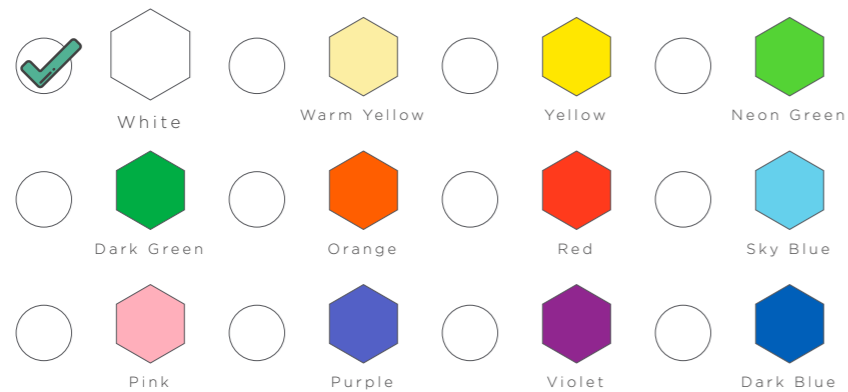

RFID SECURE FABRIC WRISTBAND

LED Smartcard 16x350mm

THIS IS A COMPUTER GENERATED PROOF.
COLOR APPROXIMATES FINAL PRINTED PRODUCT.
REFER TO PANTONE BOOK WHEN POSSIBLE.

OPAQUE LED SMARTCARD
39x30mm

1

LED SMARTCARD COLOR

(White is standard)

2

WOVEN WRISTBAND COLORS

(Up to 8 spot colors)

3

LOCK OPTION

(Black lock as standard)