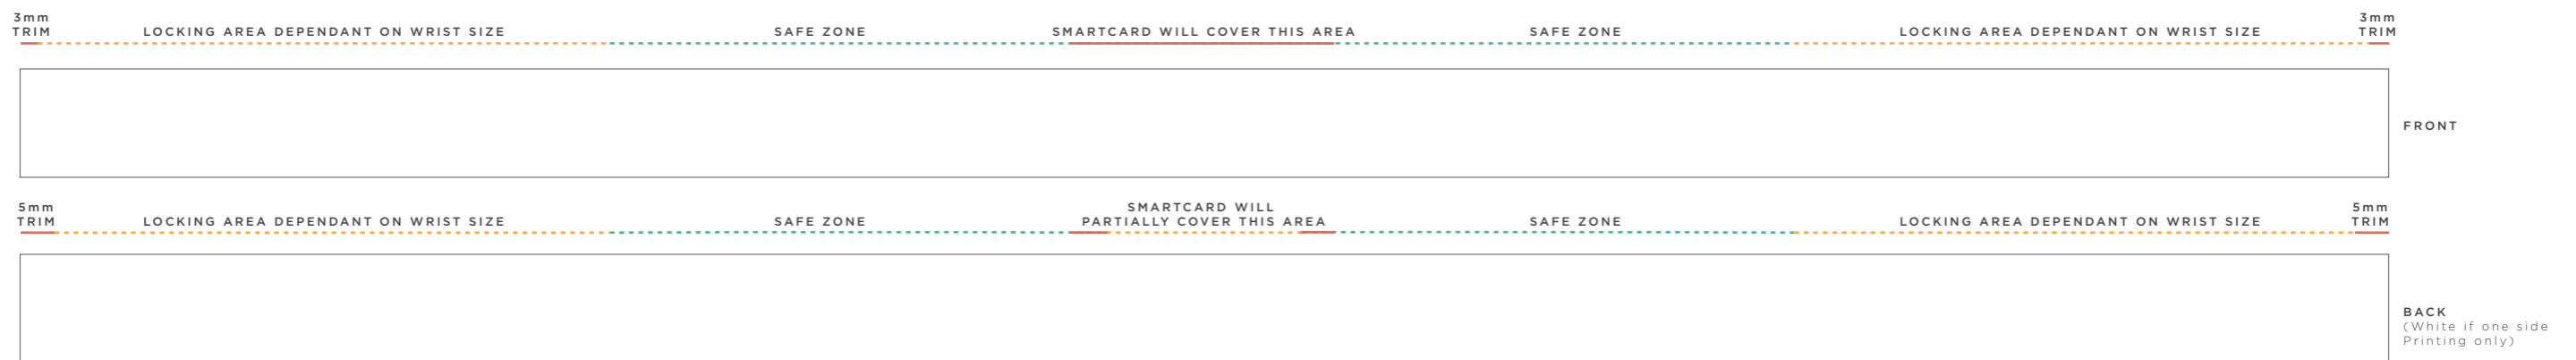

RFID ADJUSTABLE FABRIC WRISTBAND

LED Smartcard 16x350mm

THIS IS A COMPUTER GENERATED PROOF.
COLOR APPROXIMATES FINAL PRINTED PRODUCT.
REFER TO PANTONE BOOK WHEN POSSIBLE.

OPAQUE LED SMARTCARD
39x30mm

1

LED SMARTCARD COLOR
(White is standard)

2

FULL COLOR PRINT
(2 side print as standard)

3

LOCK OPTION
(Black lock as standard)