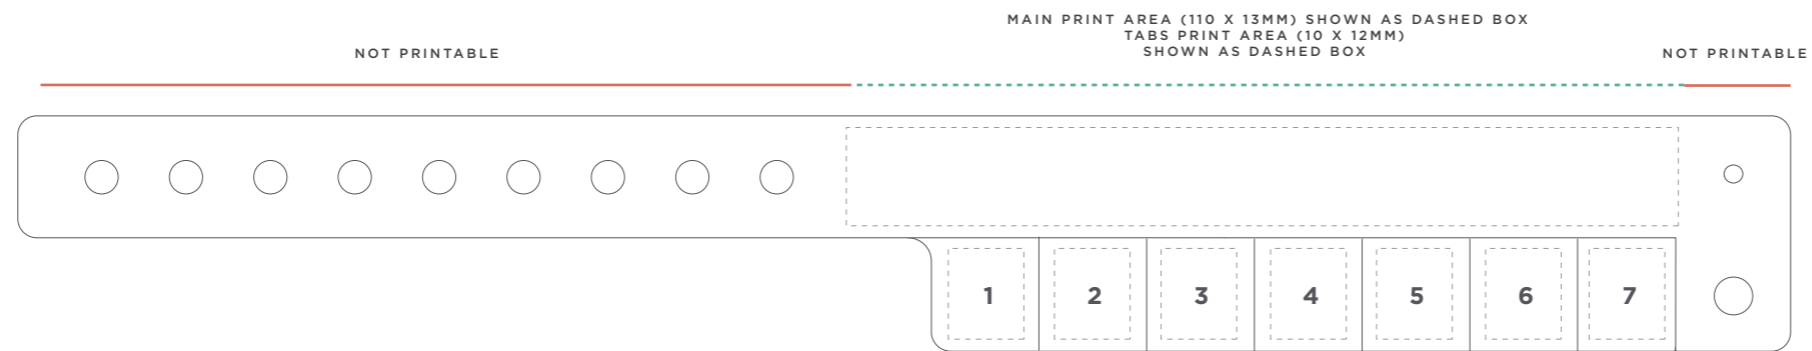

VINYL WRISTBAND

TABBED WRISTBAND (7 TAB)

THIS IS A COMPUTER GENERATED PROOF.
 COLOR APPROXIMATES FINAL PRINTED PRODUCT.
 REFER TO PANTONE BOOK WHEN POSSIBLE.

SOCKET AND STUDS COLORS MAY VARY

ONE COLOR SCREEN PRINT (22 Base Stock Colors)