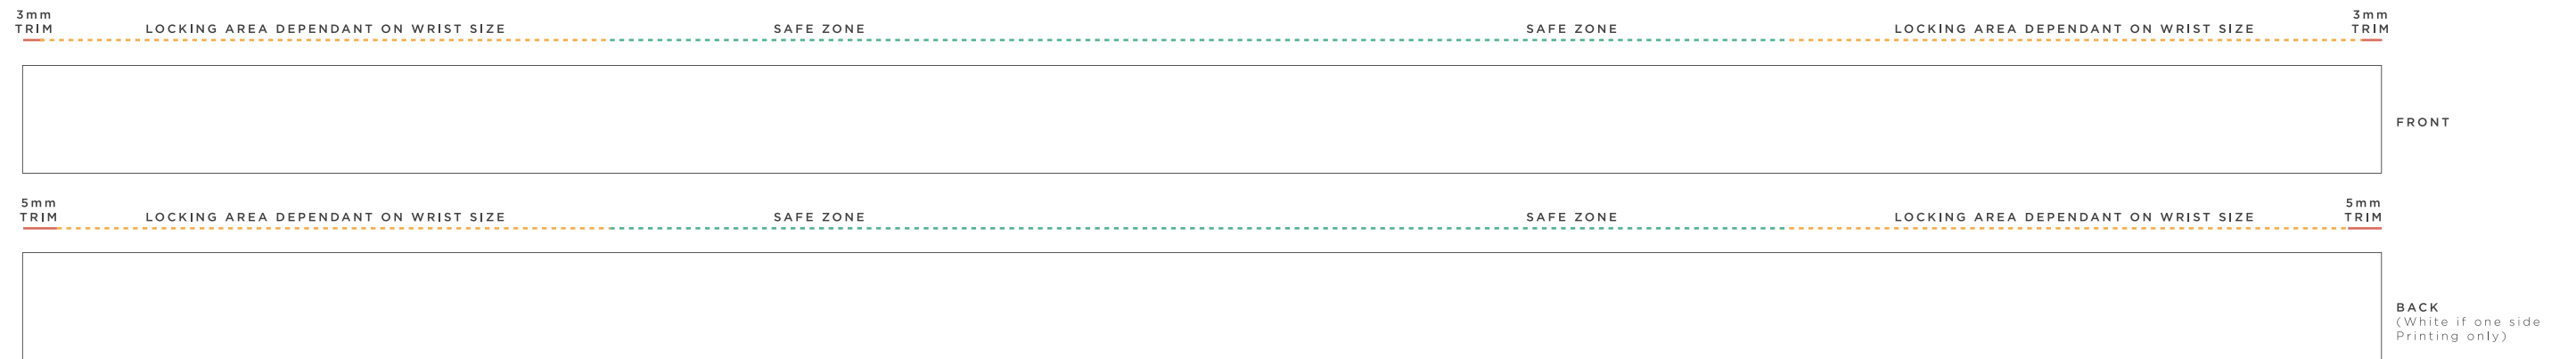

SECURE FABRIC WRISTBAND

16 x 350 mm

THIS IS A COMPUTER GENERATED PROOF.
COLOR APPROXIMATES FINAL PRINTED PRODUCT.
REFER TO PANTONE BOOK WHEN POSSIBLE.

1
FULL COLOR PRINT
(2 side print as standard)

ONE SIDE  **TWO SIDE** 

 **000 BAND BASE COLOR**

2
LOCK OPTION
(Black lock as standard)

 **BARREL LOCK V2**

 **SIDE LOAD BARREL LOCK**

 **Black LOCK COLOR**