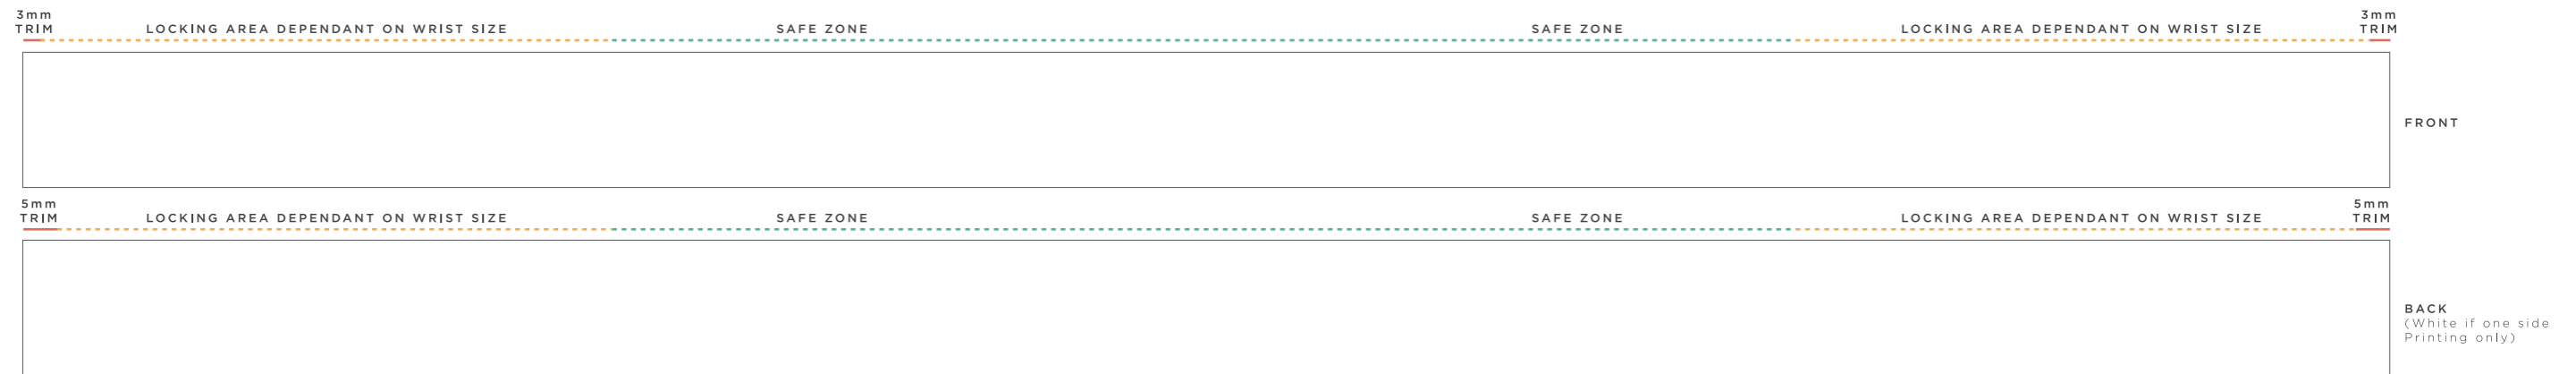

SECURE FABRIC WRISTBAND

20x350mm

THIS IS A COMPUTER GENERATED PROOF.
COLOR APPROXIMATES FINAL PRINTED PRODUCT.
REFER TO PANTONE BOOK WHEN POSSIBLE.

1

FULL COLOR PRINT
(2 side print as standard)

- ONE SIDE
- TWO SIDE

000
BAND BASE
COLOR

2

LOCK OPTION
(Black lock as standard)

BARREL LOCK V2

SIDE LOAD BARREL LOCK

Black
LOCK
COLOR