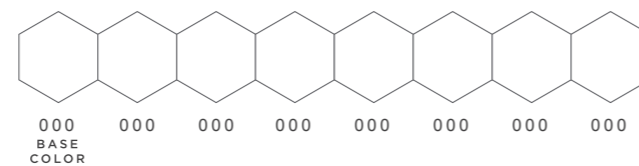

SECURE FABRIC WRISTBAND

20x350mm

By submitting your approval of the order & artwork, you are accountable & agree all the details on the order & artwork are accurate to your requests. Once we receive your mandatory email approval, production will begin. If you make any changes to the order after your approval, you will be financially responsible for what has been produced & timelines may be affected. Due to differing screen resolutions, the colors in the template are a guide. The Pantones denoted in the artwork will be used for matching, but the colors of the final product may have a max variance of 5-10%.

1

WOVEN WRISTBAND COLORS

(Up to 8 spot colors)

2

LOCK OPTION

(Black lock as standard)