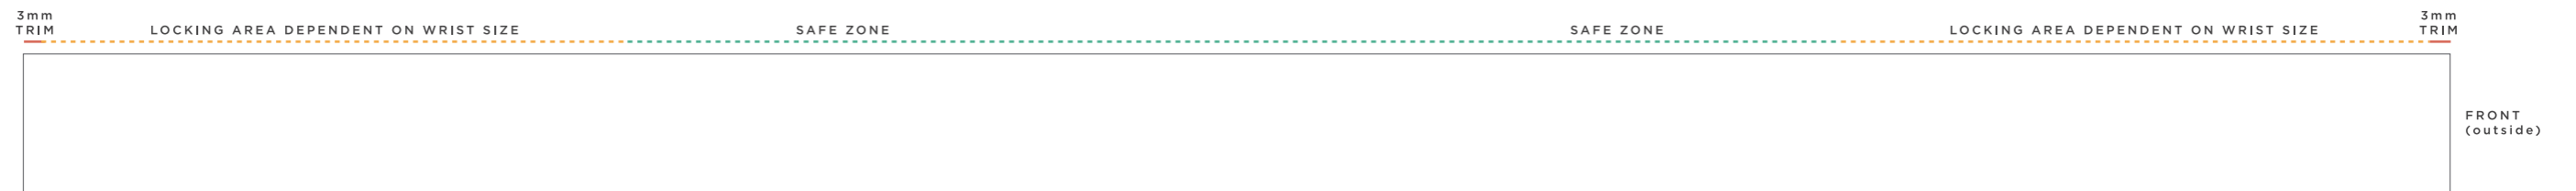

SECURE FABRIC WRISTBAND

20x350mm

By submitting your approval of the order & artwork, you are accountable & agree all the details on the order & artwork are accurate to your requests. Once we receive your mandatory email approval, production will begin. If you make any changes to the order after your approval, you will be financially responsible for what has been produced & timelines may be affected. Due to differing screen resolutions, the colors in the template are a guide. The Pantones denoted in the artwork will be used for matching, but the colors of the final product may have a max variance of 5-10%.

1

WOVEN WRISTBAND COLORS

(Up to 8 spot colors)

2

LOCK OPTION

(Black lock as standard)