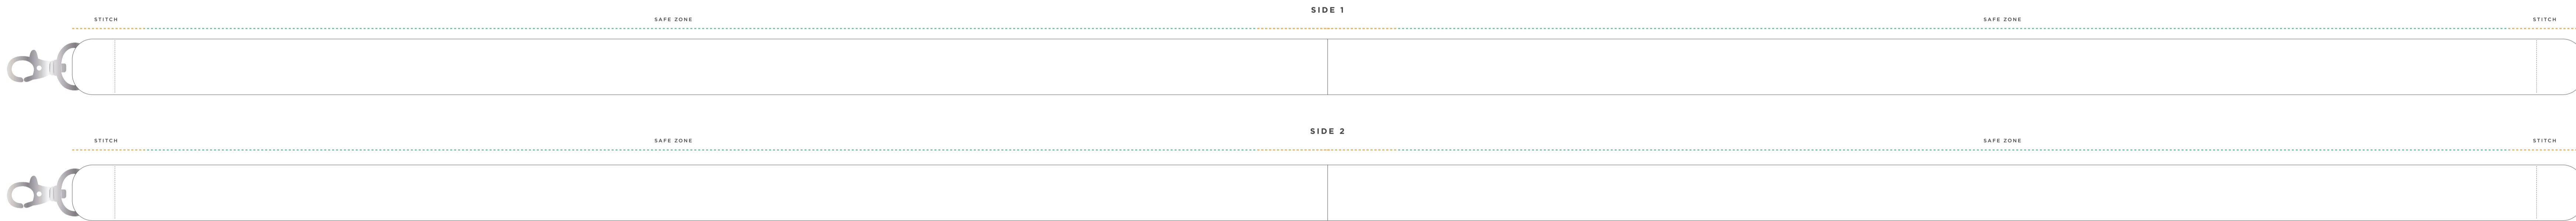

LANYARD

3/4x35in (20x900mm)

1 MATERIAL

- ☐ SCREEN PRINTED RIBBED MATERIAL
- ☒ FULL COLOR SMOOTH MATERIAL

2 PRINT
(2 side print as standard)

- ☐ ONE SIDE
- ☒ TWO SIDE

3 ATTACHMENTS
(Dog clip is standard)

- ☒ DOG CLIP
- ☐ TENSION CLIP
- ☐ CROC CLIP
- ☐ SPLIT RING
- ☐ DOUBLE DOG CLIP

COLOR

- ☒ SILVER PRINT COLOR
- ☐ GOLD PRINT COLOR
- ☐ BLACK PRINT COLOR

IMPORTANT SAFETY NOTICE