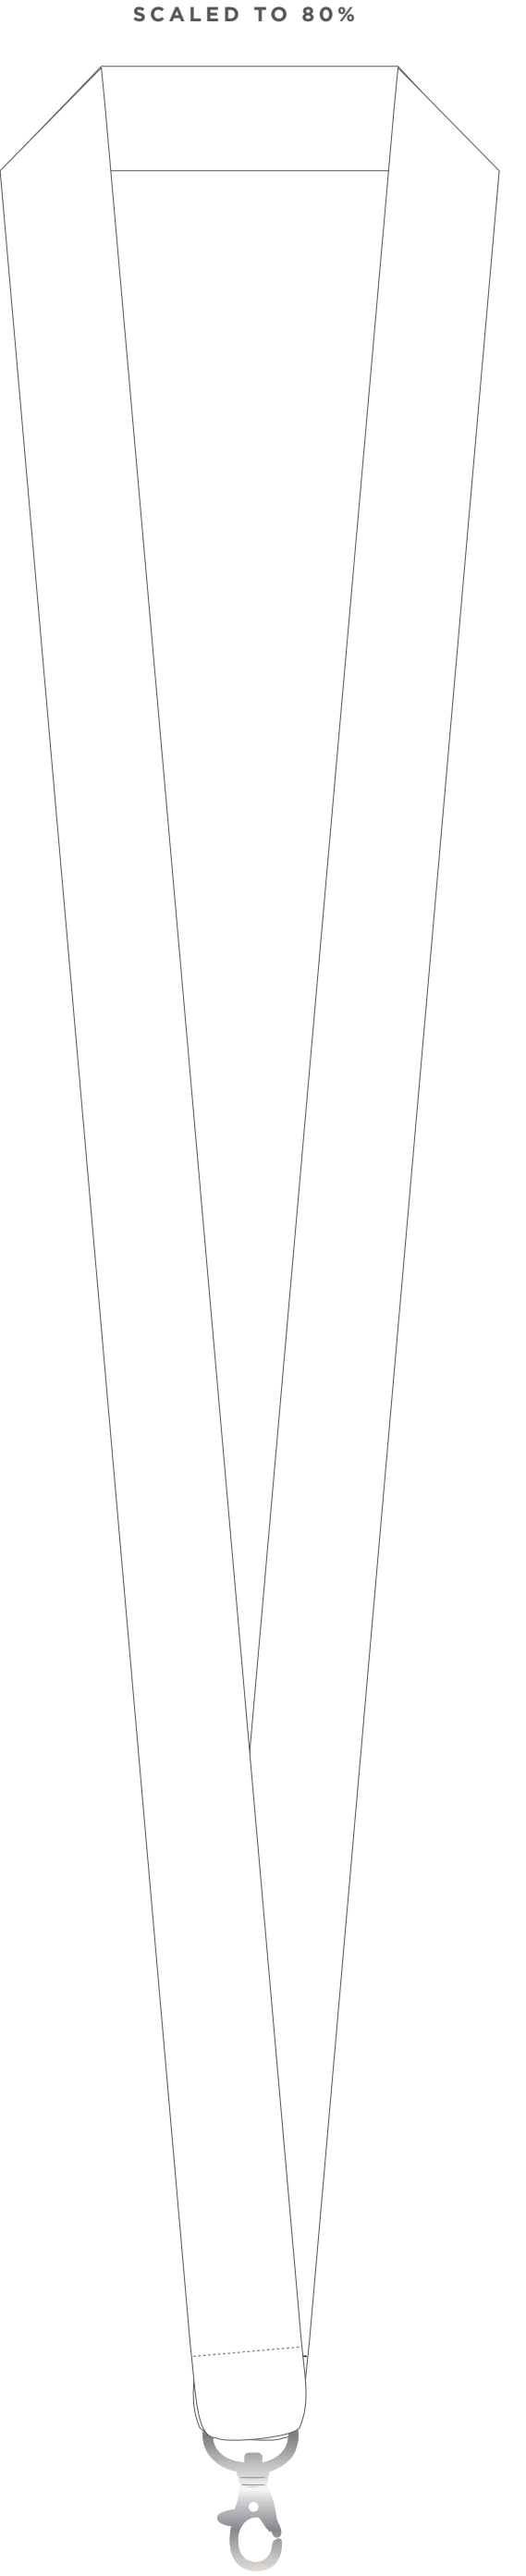

LANYARD

3/4x35in (20x900mm)

1 MATERIAL

- ☐ SCREEN PRINTED RIBBED MATERIAL
- ☒ FULL COLOR SMOOTH MATERIAL

2 PRINT
(2 side print as standard)

- ☐ ONE SIDE
- ☒ TWO SIDE

3 ATTACHMENTS
(Dog clip is standard)

- ☒ DOG CLIP
- ☐ TENSION CLIP
- ☐ CROC CLIP
- ☐ SPLIT RING
- ☐ DOUBLE DOG CLIP

COLOR

- ☒ SILVER PRINT COLOR
- ☐ GOLD PRINT COLOR
- ☐ BLACK PRINT COLOR

IMPORTANT SAFETY NOTICE