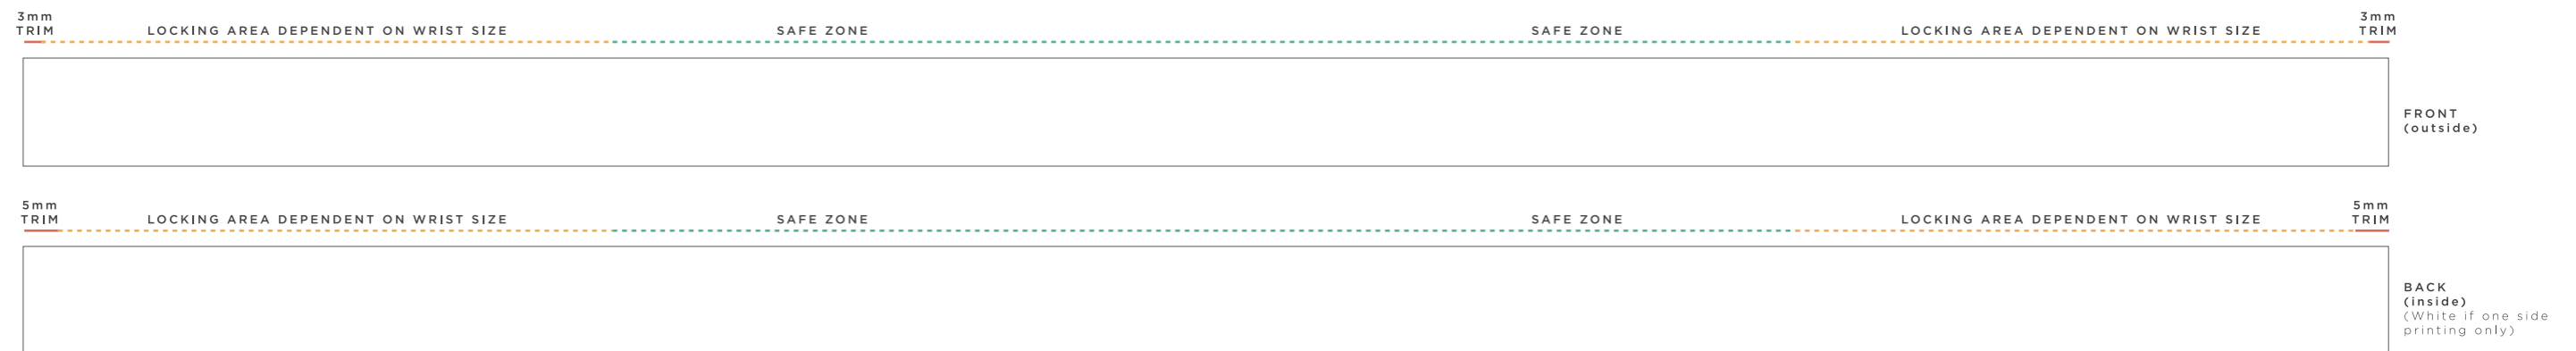

SECURE FABRIC WRISTBAND

16 x 350 mm

By submitting your approval of the order & artwork, you are accountable & agree all the details on the order & artwork are accurate to your requests. Once we receive your mandatory email approval, production will begin. If you make any changes to the order after your approval, you will be financially responsible for what has been produced & timelines may be affected. Due to differing screen resolutions, the colors in the template are a guide. The Pantones denoted in the artwork will be used for matching, but the colors of the final product may have a max variance of 5-10%.

1

FULL COLOR PRINT
(2 side print as standard)

ONE SIDE
 TWO SIDE

000
BAND BASE
COLOR

2

LOCK OPTION
(Black lock as standard)

 BARREL LOCK V2
  SIDE LOAD BARREL LOCK

 Black
LOCK
COLOR