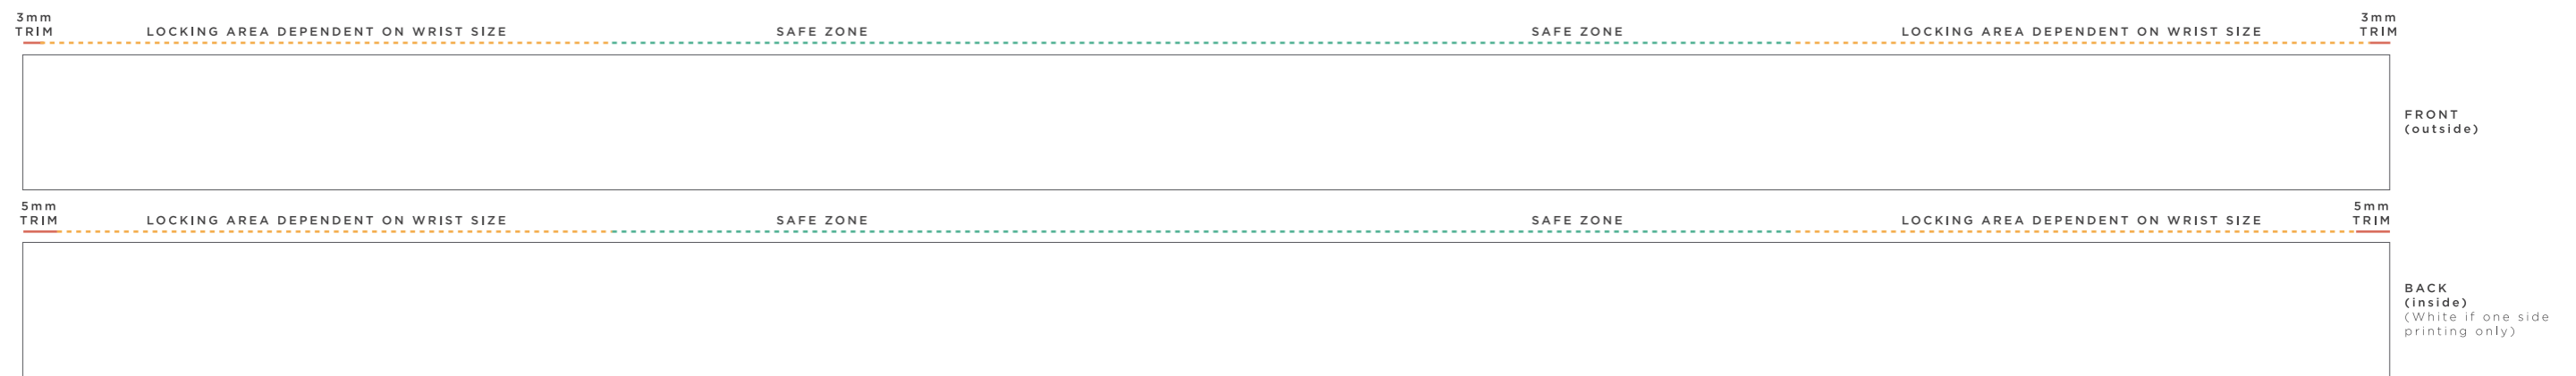

# SECURE FABRIC WRISTBAND

## 20x350mm

By submitting your approval of the order & artwork, you are accountable & agree all the details on the order & artwork are accurate to your requests. Once we receive your mandatory email approval, production will begin. If you make any changes to the order after your approval, you will be financially responsible for what has been produced & timelines may be affected. Due to differing screen resolutions, the colors in the template are a guide. The Pantones denoted in the artwork will be used for matching, but the colors of the final product may have a max variance of 5-10%.

1

**FULL COLOR PRINT**  
(2 side print as standard)

- ONE SIDE
- TWO SIDE

  
000  
BAND BASE  
COLOR

2

**LOCK OPTION**  
(Black lock as standard)

-  BARREL LOCK V2
-  SIDE LOAD BARREL LOCK

  
Black  
LOCK  
COLOR