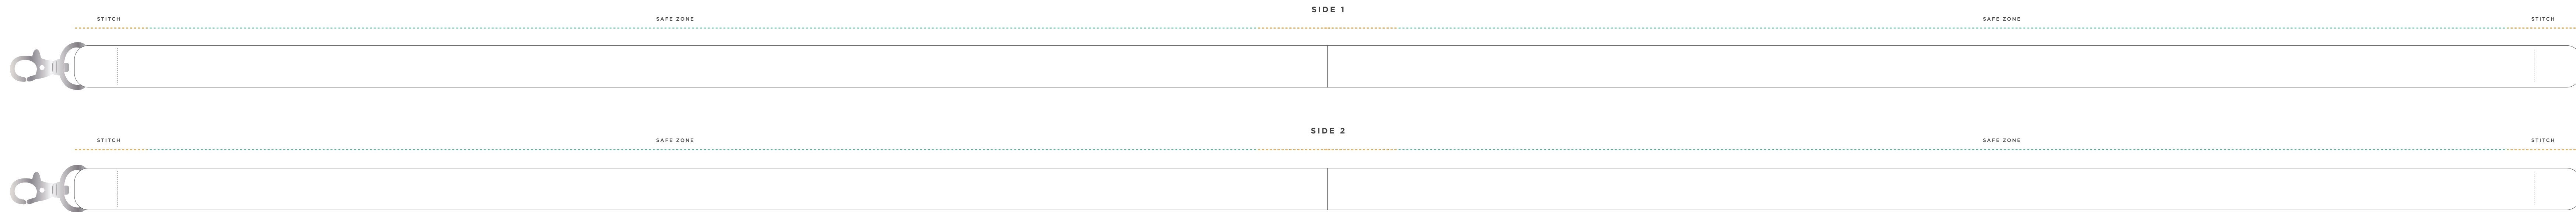

LANYARD

1/2x35in (15x900mm)